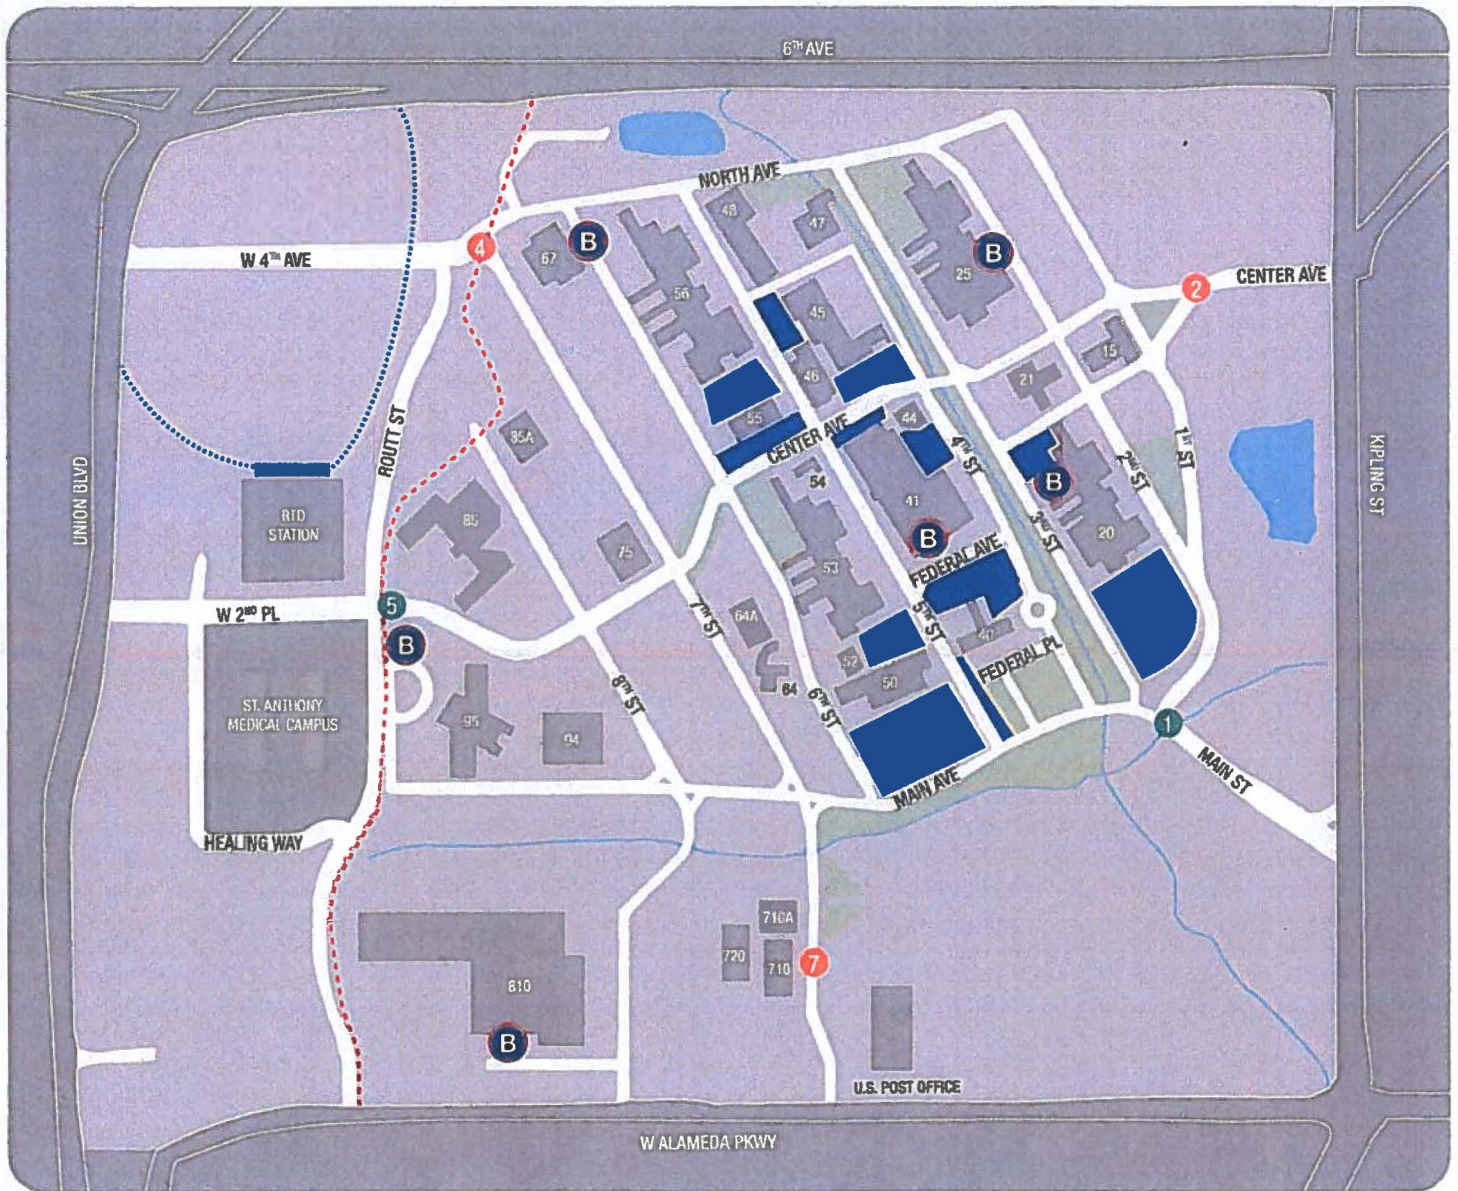

Denver Federal Center

LEGEND

- B B-STATION
- VISITOR GATE
- EMPLOYEE GATE
- RTD LIGHT RAIL
- CAMPUS PERIMETER
- BUILDING
- PARK
- PARKING FOR BUILDING 41